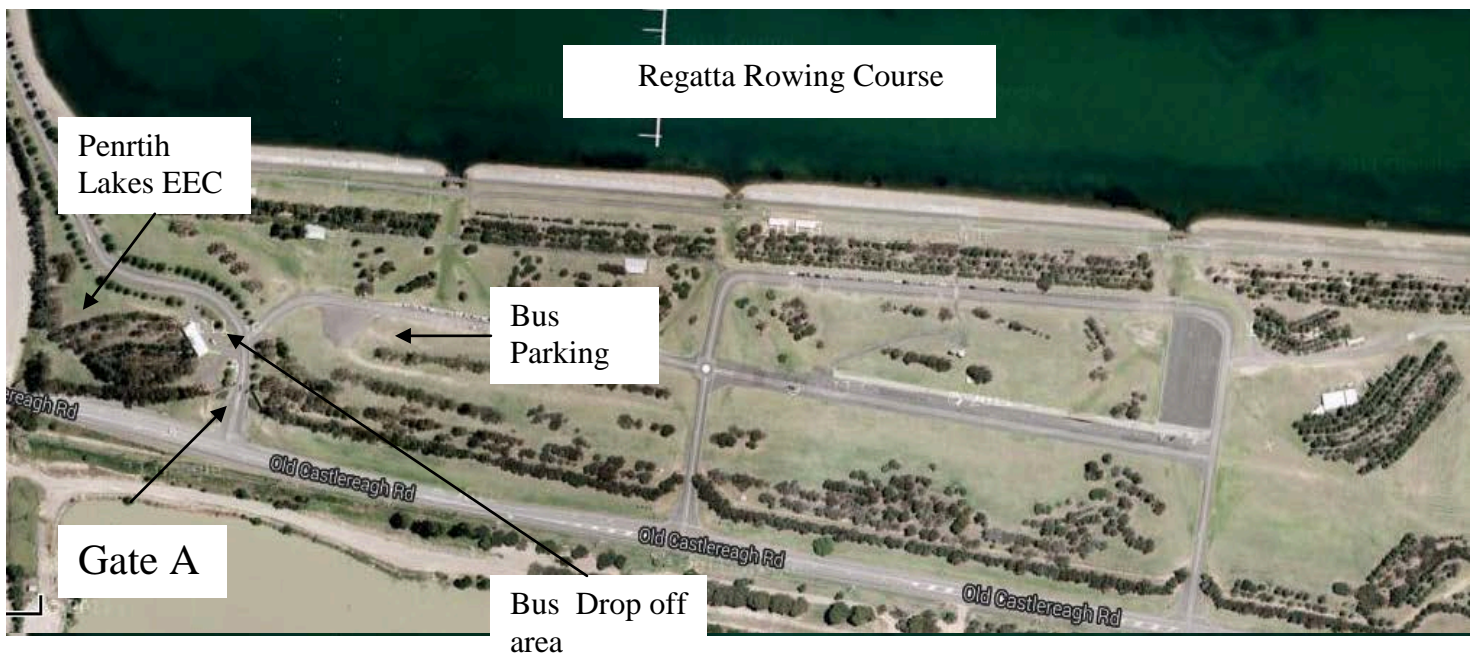

WE HAVE RELOCATED

Please note that the Penrith Lakes Environmental Education Centre (EEC) has relocated.

Entry to the centre will now be via **Gate A** of the Regatta Centre, off Old Castlereagh Road. Please turn **LEFT** straight after entry via gate A into a designated bus drop off area. (See map)

Please telephone the centre on (02) 47 303 630 or Principal on 0411 051 721 with any queries.

Also note, that extra bus travel is required to access study areas, so your bus will be required to stay for the duration of the excursion.